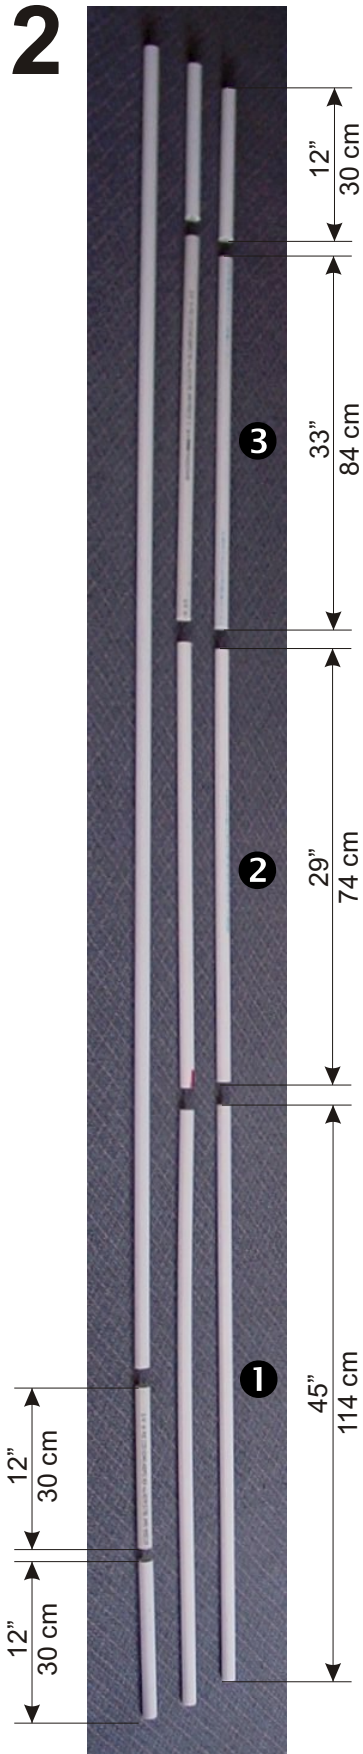

# H.E.R. Health Expo Frame Assembly

2

## Materials List for a set of 16 Frames:

Quantity	Description
36	10' - PVC Pipe 3/4" (Schedule 40-Thick wall)
32	90° - Angle 3/4"
64	T - Pieces 3/4"
64	End caps 3/4" (Optional)
16' (5m)	1" wide Velcro Cut into 1.5" (3.8cm) lengths, makes 128 pieces, 8 for each frame and panel.