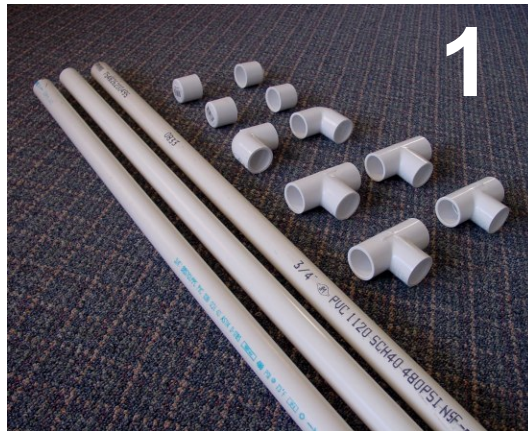

# H.E.R. Health Expo Frame Assembly

2

## Materials List for a set of 16 Frames:

Quantity	Description
36	10' - PVC Pipe 3/4" (Schedule 40-Thick wall)
32	90° - Angle 3/4"
64	T - Pieces 3/4"
64	End caps 3/4" (Optional)
16' (5m)	1" wide Velcro Cut into 1.5" (3.8cm) lengths, makes 128 pieces, 8 for each frame and panel.